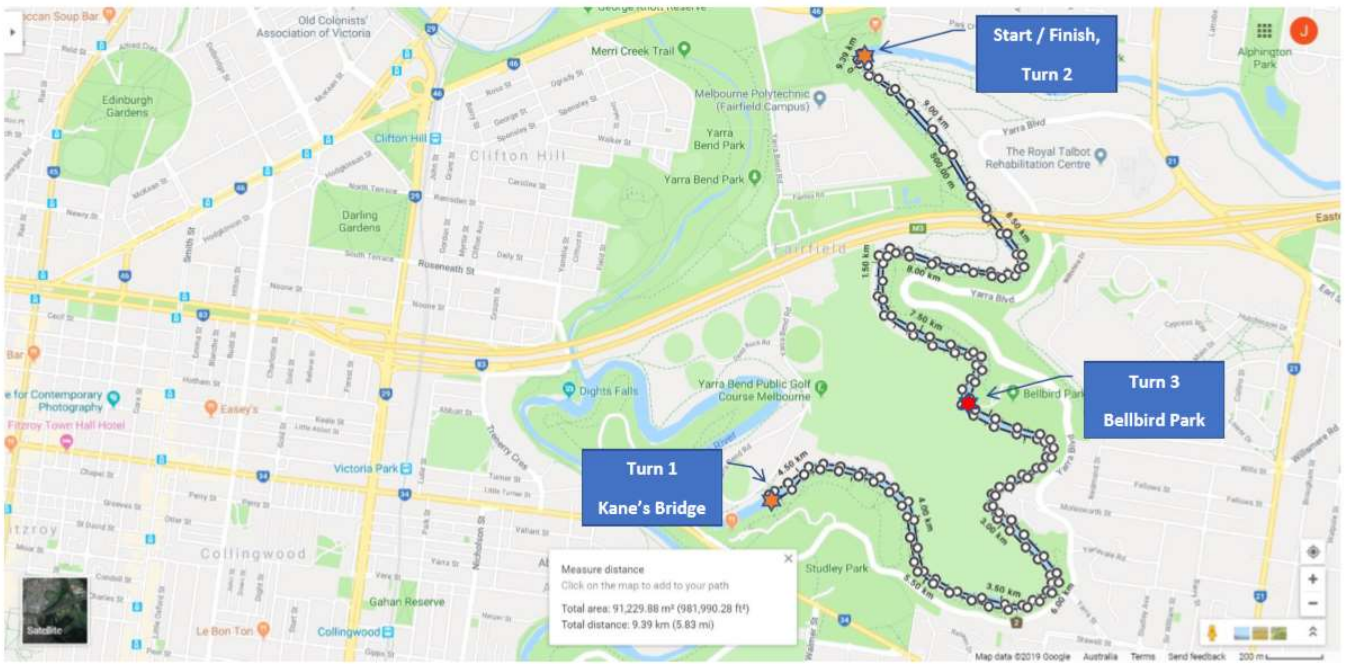

Winter Series Race 3 - Fairfield – Mixed Doubles

WS3 2019 at INCC – Mixed Doubles

Photo: Frank O'Rourke

Date	21st June 2020
Location	Fairfield Park Boathouse, Fairfield - Melway Map 30, J12
Host club	Ivanhoe Northcote Canoe Club, Fairfield Park Boathouse, Fairfield - Melway Map 30, J12
Race distances	<p>Divs 1-4: 19 km (2 long laps); Divs 5-6: 14 km (1 long lap, 1 short lap); Divs 7-9: 9 km (1 long lap); Div 10: 4 km (1 short lap)</p> <p>Long lap (9.4 km): INCC bowl to Kane's Bridge return Short lap (4.4 Km): INCC bowl to bowl just upstream of Bellbird landing All starts face downstream, just before the Pipe Bridge. All finishes face upstream</p>
Race format / course description	Having had such fun last year with the MIXED DOUBLES , we promised to hold it again this year. This year you will have lots of time to line up that doubles partner. Singles are welcome.
Portage	No
Start / finish	Fairfield Park Boathouse
Entry fee	\$ Paddle VIC Winter Series
Check-in time	8:30 to 9:00 am for 10:00 am start
Briefing time	9:30 am
Race start time	10:00 am
Presentations	12:30 pm
Compulsory safety equipment	Wearing of an approved PFD is mandatory for this event.
Food	Hot food, drinks, coffee available for the duration of the race
Facilities	Parking, showers, changing facilities and toilets.
Registration link	https://www.webscorer.com/register?raceid=205753
Facebook event	Paddle VIC Marathon will set this up
Website link	Paddle VIC website
Contact	INCC Competition Manager Debbie Bennett (0418 562 617) PV Marathon contact Joe Alia (0418 920 401) or John Young (0417 444 350).

Paddle Victorian Marathon Winter Series Race 3 course map

Long lap (9.4 km): INCC bowl to Kane's Bridge return
 Short lap (4.4 Km): INCC bowl to bowl just upstream of Bellbird landing
 Divs 1-4: 19 km (2 long laps); Divs 5-6: 14 km (1 long lap, 1 short lap); Divs 7-9: 9 km (1 long lap); Div 10: 4 km (1 short lap)
 All starts face downstream, just before the Pipe Bridge. All finishes face upstream